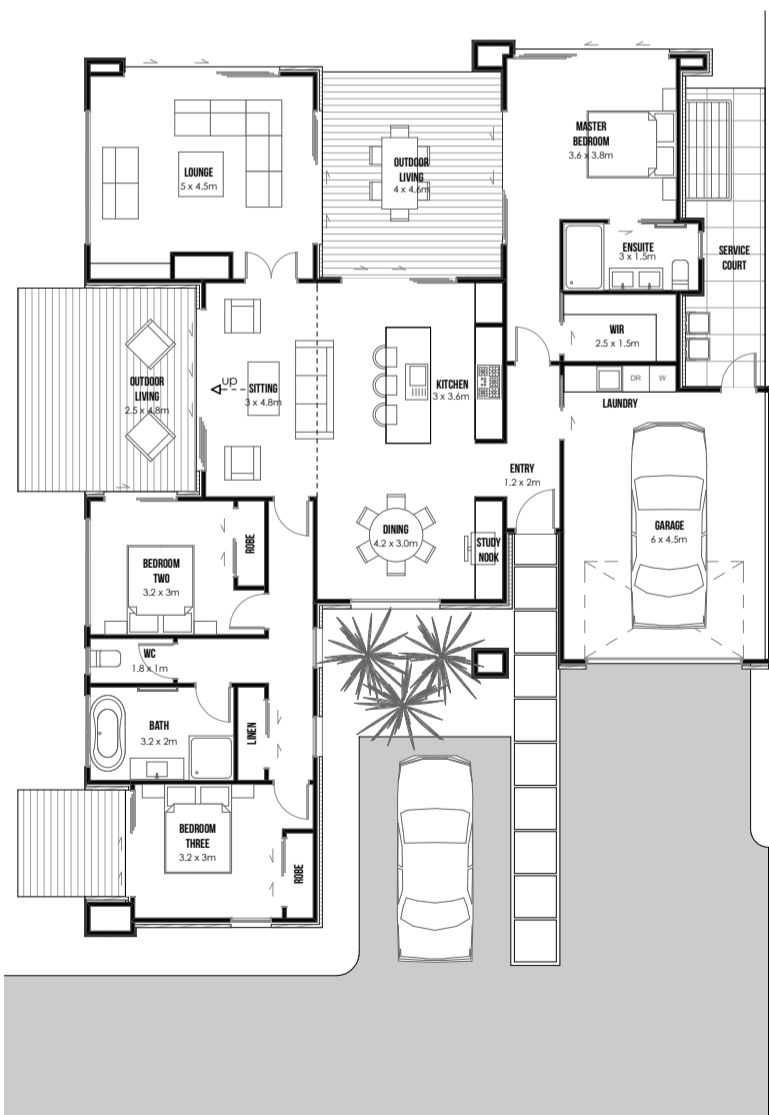

# ST KILDA FOR UNDER \$700,000 DUPLEX LIFESTYLE

Be part of amazing  
St Kilda

Architecturally designed  
duplex living

Full turn key Package  
for under \$700,000

Call Today

**Sean Clarke on  
027 552 2985**